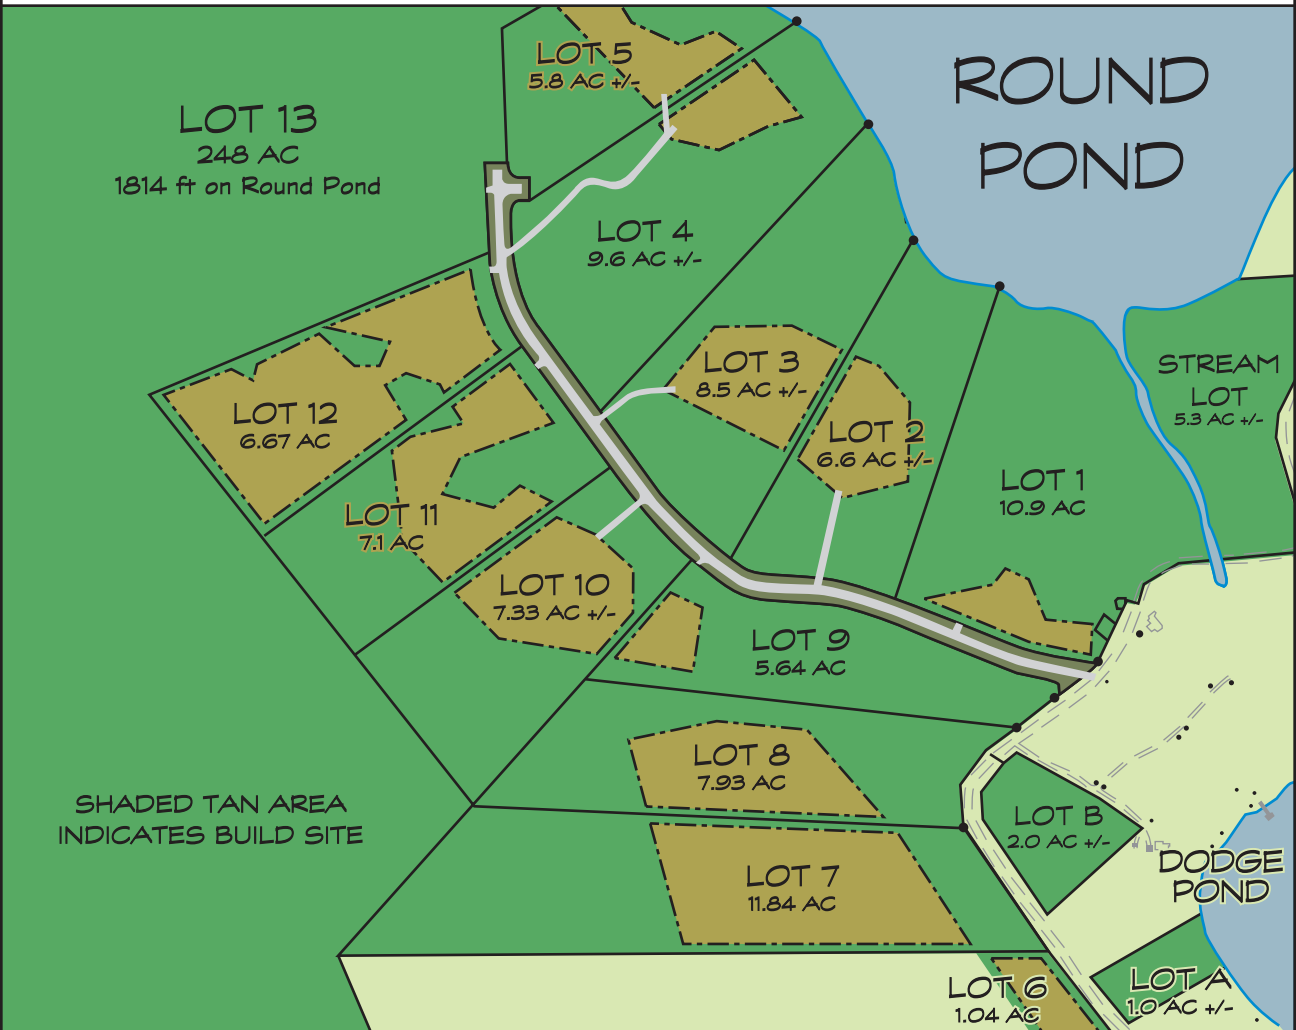

ROUND POND

R A N G E L E Y M A I N E

ROUND POND... MATCHLESS TRANQUILITY... INCREDIBLE SPLendor

- ★ 15 Select Parcels now available, from 2 acres to a 245-acre kingdom.
- ★ Magnificent Waterfront and View Lots
- ★ Incredible scenery that cannot be described. Come see for yourself.
- ★ Located midway between Rangeley and Oquossoc.
- ★ Beautiful and unique location that is close to Saddleback and Sugarloaf.
- ★ Extraordinary Opportunity to experience the wonder of Rangeley.